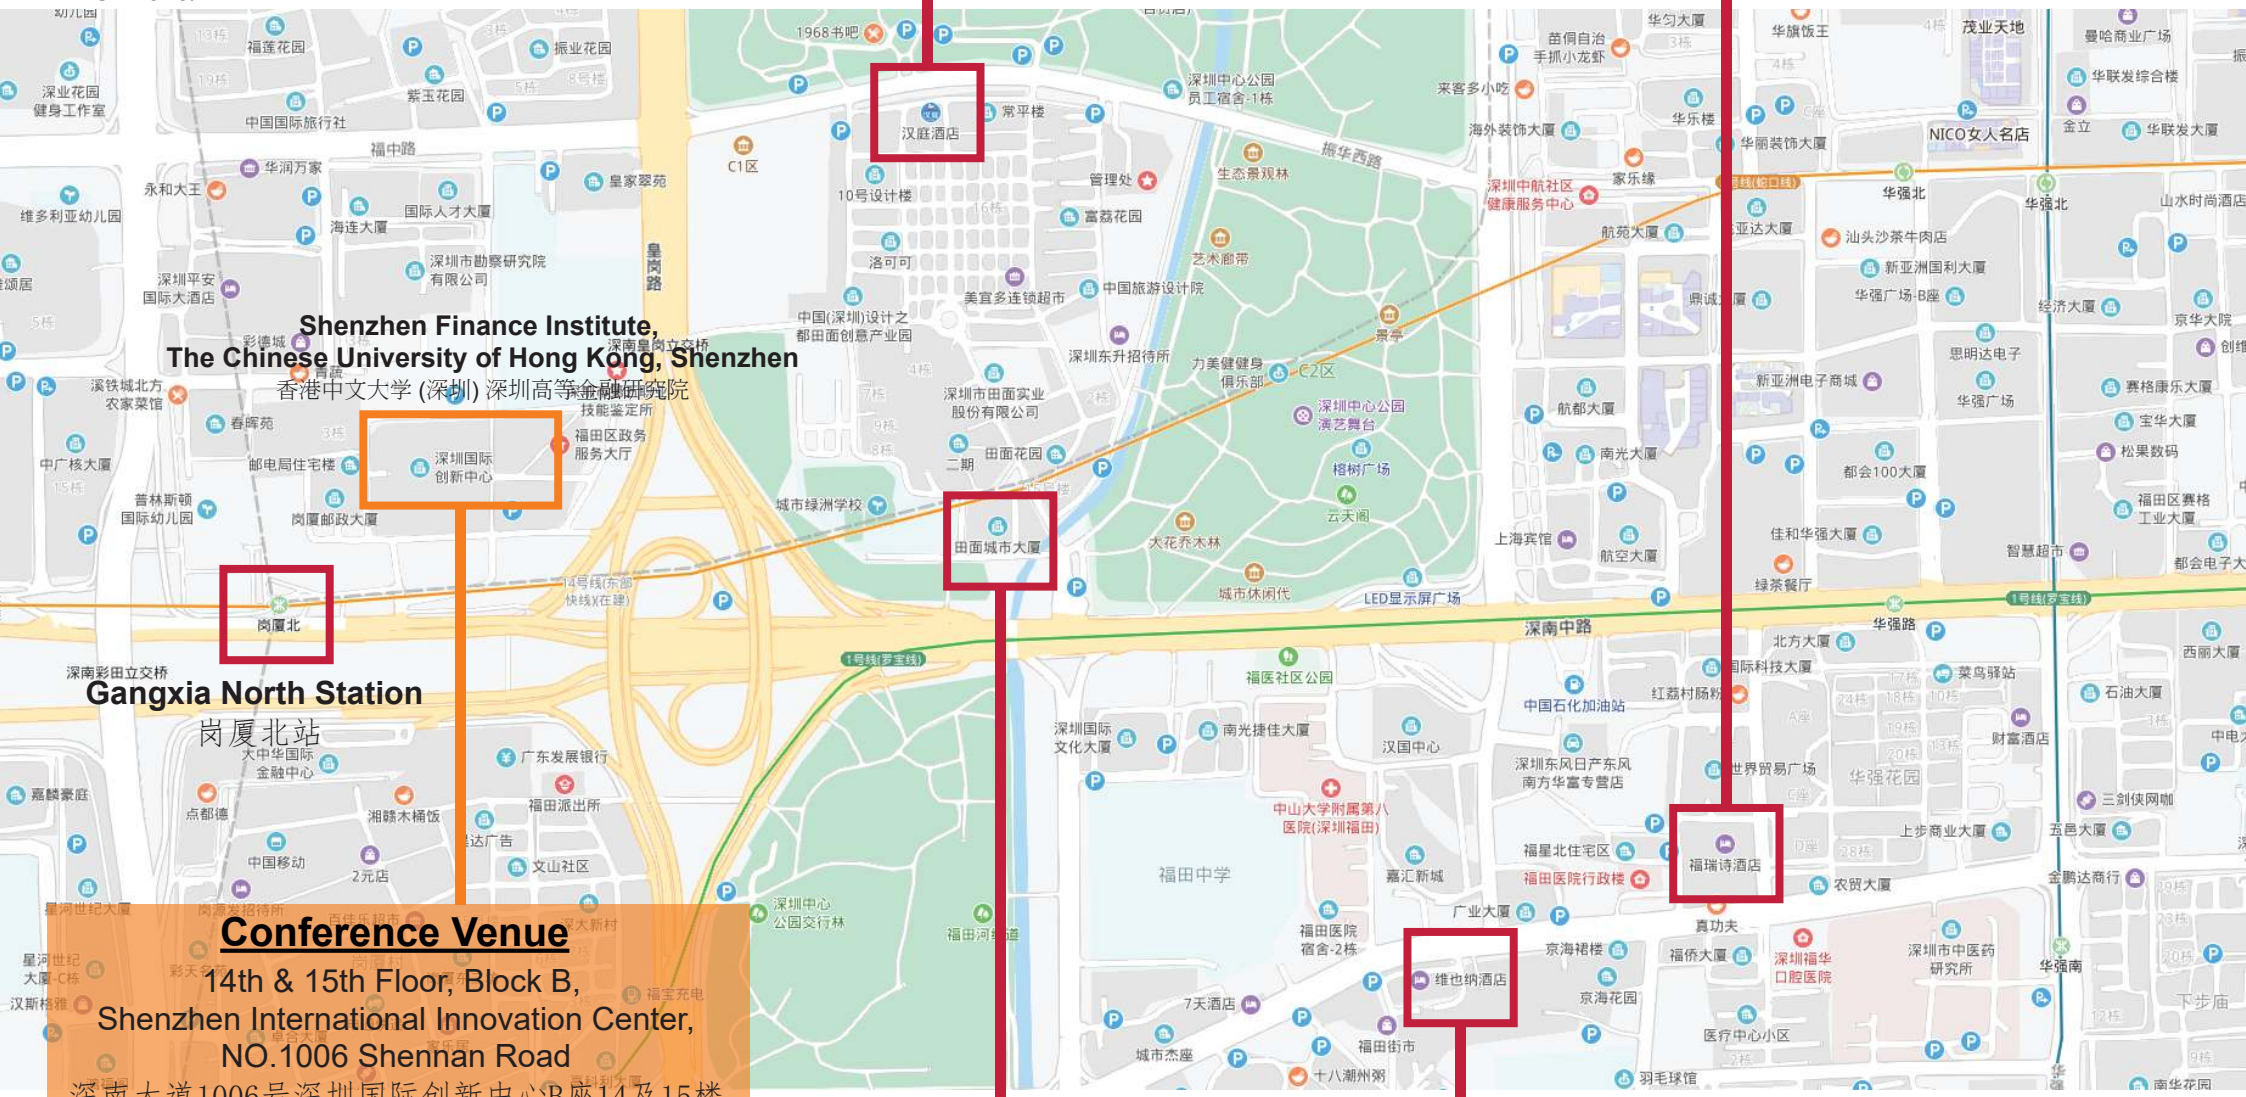

<http://www.econ.cuhk.edu.hk/LABOR2019/conference-venue>

**Hanting Hotel Shenzhen Huaqiang Bei**  
汉庭酒店(深圳华强中心公园店)  
7 mins by taxi | 16 mins by public transportation  
12 mins walk

**Ji Hotel Shenzhen Shennan Aveue Huaqiang Branch**  
全季酒店華強店  
7 mins by taxi | 23 mins by public transportation  
26 mins walk

**Shenzhen Finance Institute,  
The Chinese University of Hong Kong, Shenzhen**  
香港中文大学(深圳)深圳高等金融研究院

**Gangxia North Station**

**Conference Venue**

14th & 15th Floor, Block B,  
Shenzhen International Innovation Center,  
NO.1006 Shennan Road  
深南大道1006号深圳国际创新中心B座14及15楼

**Dinner Venue (15 Dec, 6pm)**

Wu Dao ChuFang 五稻厨房  
3F, Block C&D,  
Shenzhen International Innovation Center  
深圳国际创新中心C&D座3层

**Grand Skylight Garden Hotel Shenzhen**  
深圳花園格蘭雲天大酒店  
3 mins by taxi | 21 mins by public transportation  
11 mins walk

**Vienna Hotel Shenzhen Fuhua Road**  
维也纳酒店(深圳福華店)  
7 mins by taxi | 20 mins by public transportation  
25 mins walk